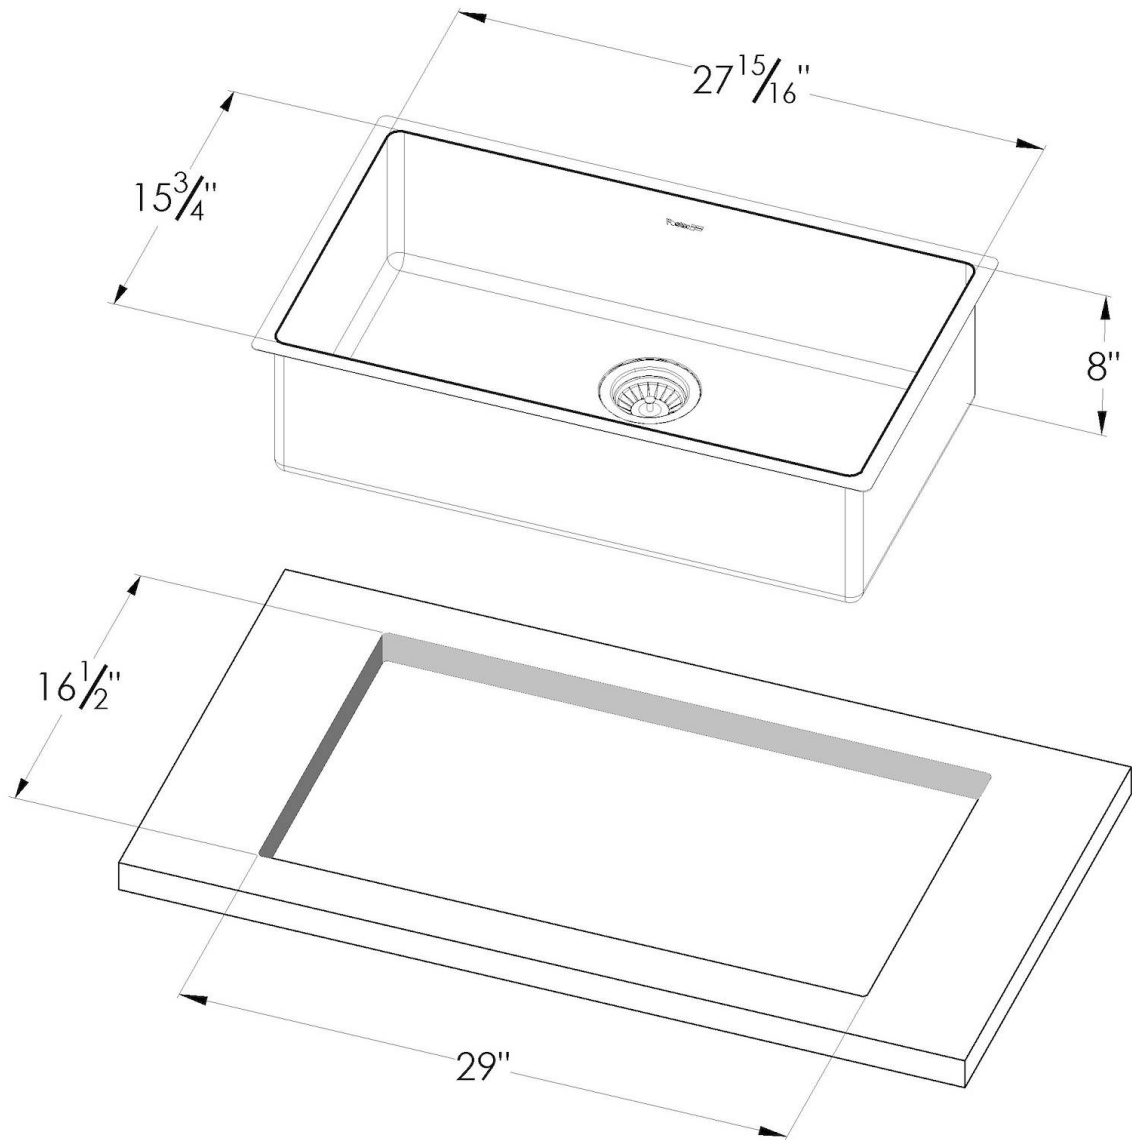

KE Sink Copper 30" x 18" – F/M

Kitchen Sinks

Code: 2157 068

PVD Copper
AISI 304 Stainless steel
Foster brushed
Flush-mount

DETAILS

Series	KE
Coloring	Copper
Finish	PVD
Material	AISI 304 stainless steel
Texture	Foster brushed
Edge/Installation Type	Flush-mount Top-mount
Thickness	18 Gauge (1.2 mm)
Overall dimensions	29 1/2" x 17 5/16"

Bowl dimension 1 bowl 27^{15/16"} x 15^{3/4"}

Bowls depth 8"

Flush-mount cut-out See cut-out drawing

Overmount cut-out 29" x 16^{1/2"}

Waste fitting type 3^{1/2"} - with stainless steel basket

Underside Protected with heavy duty undercoating

Basket 3,5" waste fitting The drain is equipped with a large 3.5" drain, with the practical basket cap that prevents the discharge of solid parts.

High thickness 1.2 1.2 mm thick steel. A significant thickness, which guarantees the maximum sturdiness and durability.

Small radius Bowls with squared shapes with a modern design and an increased capacity, for a minimal aesthetics connected with an extreme practicality.

TECHNICAL DATA

Flush-mount installation - FT

Installation on top of worktop - SPT