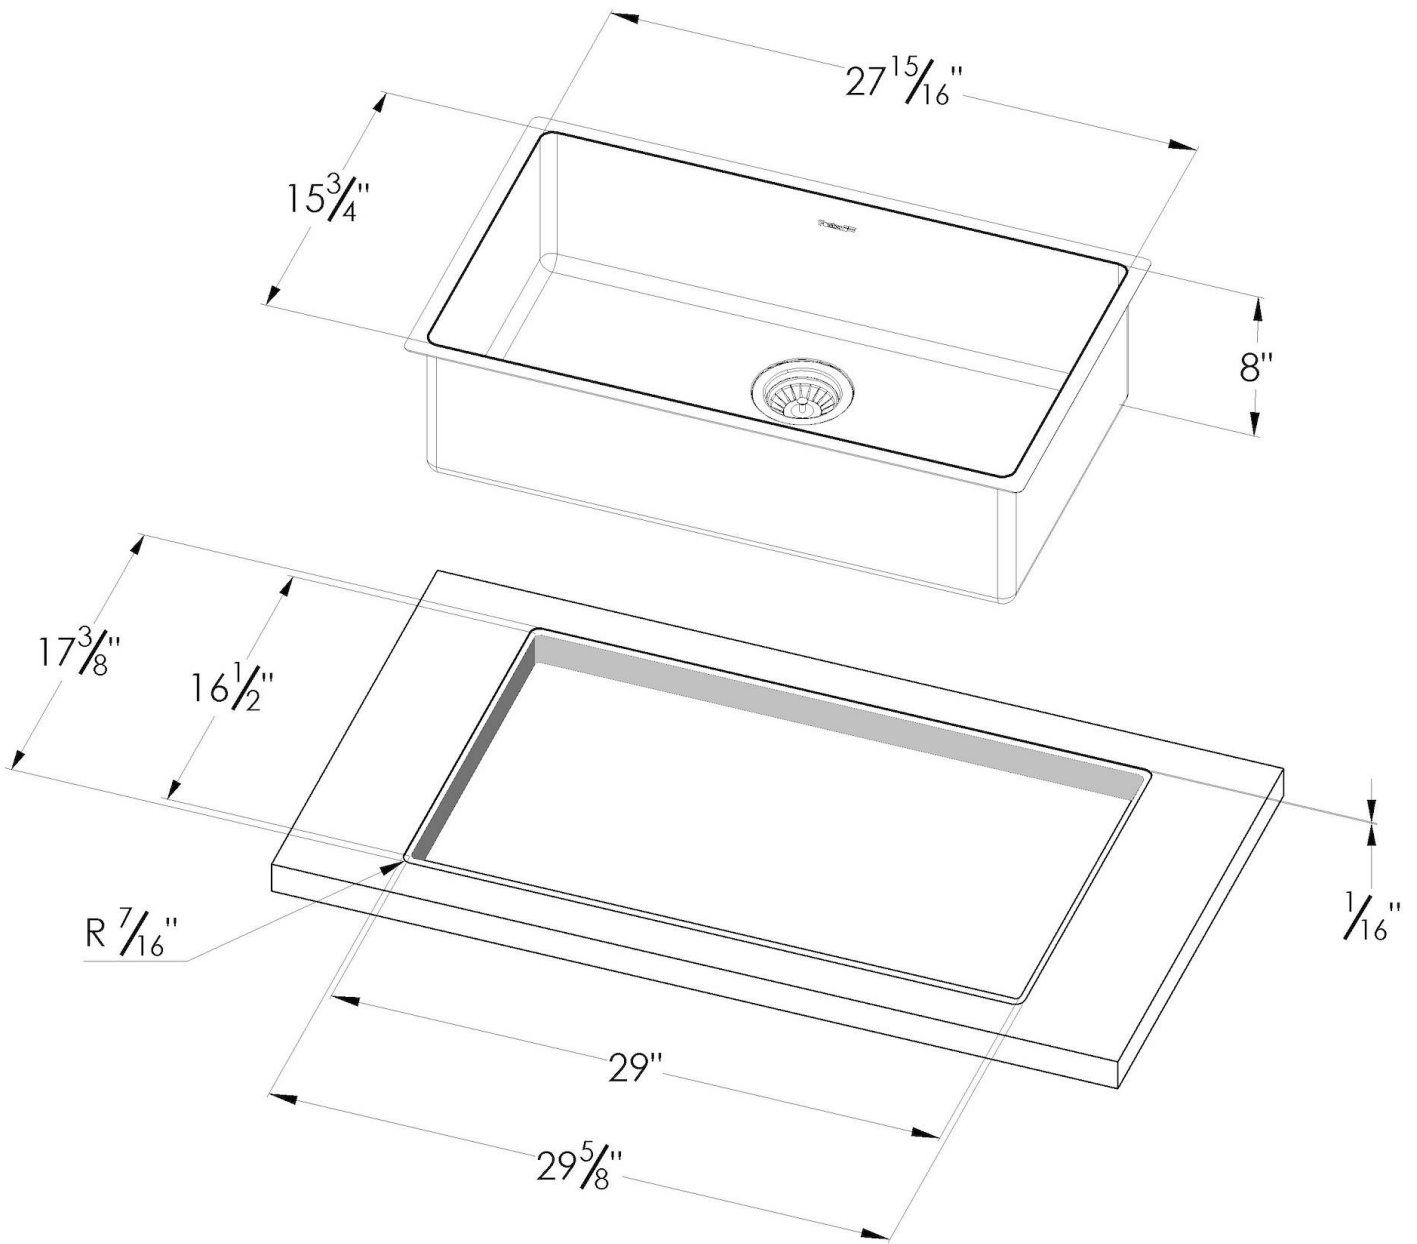

KE Sink Copper 30" x 18" – F/M

Kitchen Sinks

Code: 2157 068

PVD Copper
AISI 304 Stainless steel
Foster brushed
Flush-mount

DETAILS

Series	KE
Coloring	Copper
Finish	PVD
Material	AISI 304 stainless steel
Texture	Foster brushed
Edge/Installation Type	Flush-mount Top-mount
Thickness	18 Gauge (1.2 mm)
Overall dimensions	29 1/2" x 17 5/16"

Bowl dimension 1 bowl 27^{15/16"} x 15^{3/4"}

Bowls depth 8"

Flush-mount cut-out See cut-out drawing

Overmount cut-out 29" x 16^{1/2"}

Waste fitting type 3^{1/2"} - with stainless steel basket

Underside Protected with heavy duty undercoating

Basket 3,5" waste fitting The drain is equipped with a large 3.5" drain, with the practical basket cap that prevents the discharge of solid parts.

High thickness 1.2 1.2 mm thick steel. A significant thickness, which guarantees the maximum sturdiness and durability.

Small radius Bowls with squared shapes with a modern design and an increased capacity, for a minimal aesthetics connected with an extreme practicality.

TECHNICAL DATA

Flush-mount installation - FT

Installation on top of worktop - SPT